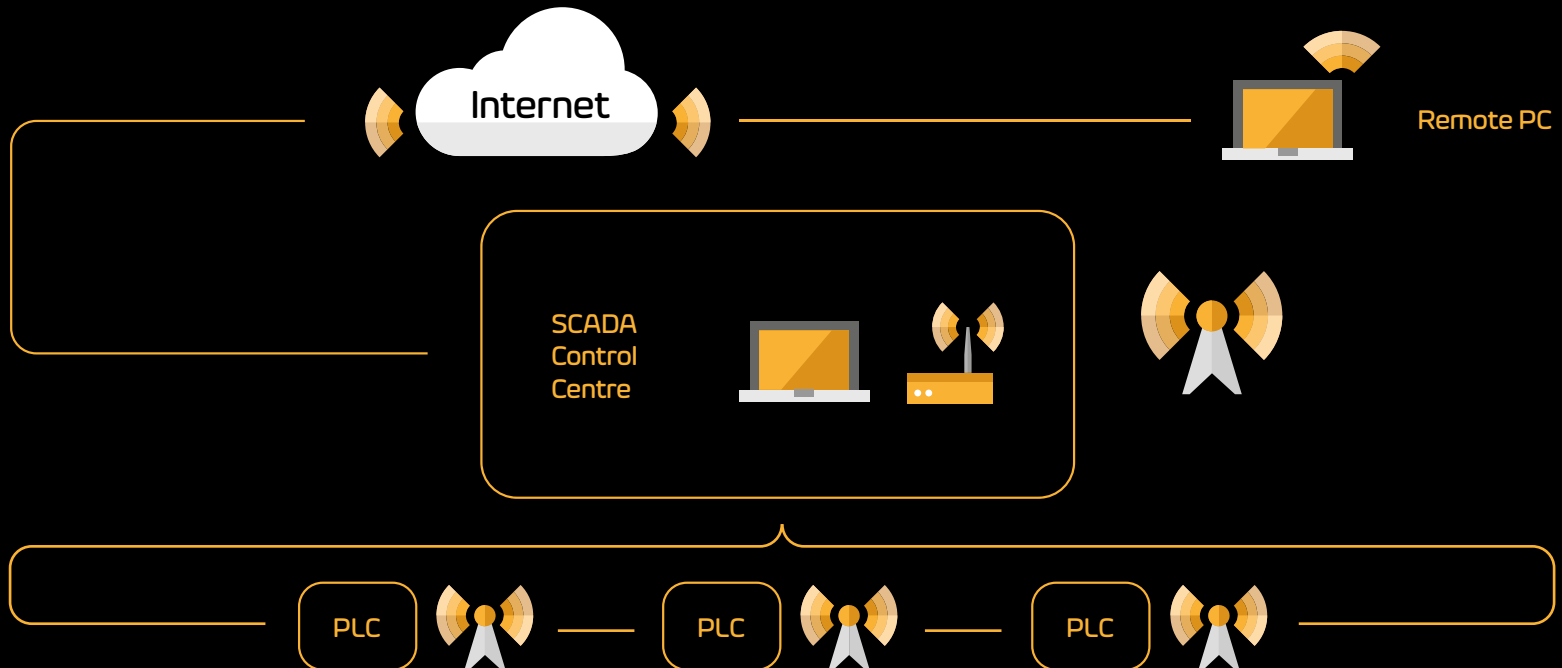

WIRELESS COMMUNICATION SYSTEM

-  **WIRELESS:** no wiring required.
-  **MOBILITY:** connection available anywhere within the PV plant.
-  **SECURE:** signal can be encrypted.
-  **PLUG & PLAY:** allows multiple devices to be connected without increasing the cost of physical access point infrastructures.
-  **SUPPORTED DEVICES:** communication standard Wi-Fi Alliance suitable with all types of devices.
-  **GREATER COVERAGE:** connections over greater distances.

THE TRACKER FOR GREAT CHALLENGES. EASY, FAST AND EFFICIENT.